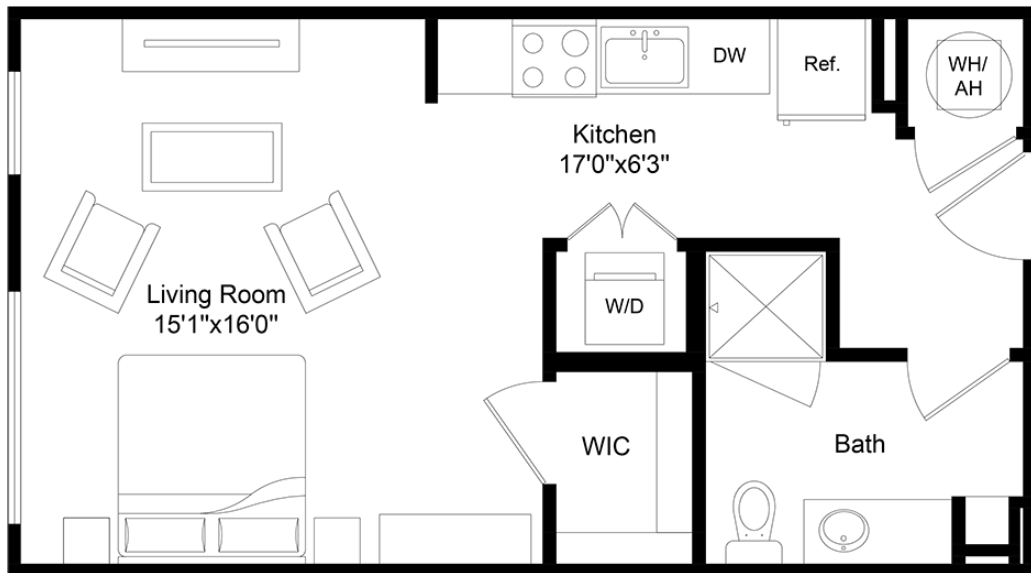

Lee

Studio | 1 Bath | 500-505 SF

THE ACORN
ON PERSON STREET

422 S. Person St, Raleigh, NC 27601

theacornraleighapartments.com

Room dimensions and square footage may vary from those shown on this plan. Floorplans are for illustrative purposes only. Please contact your leasing representative for detailed information on your selected plan.