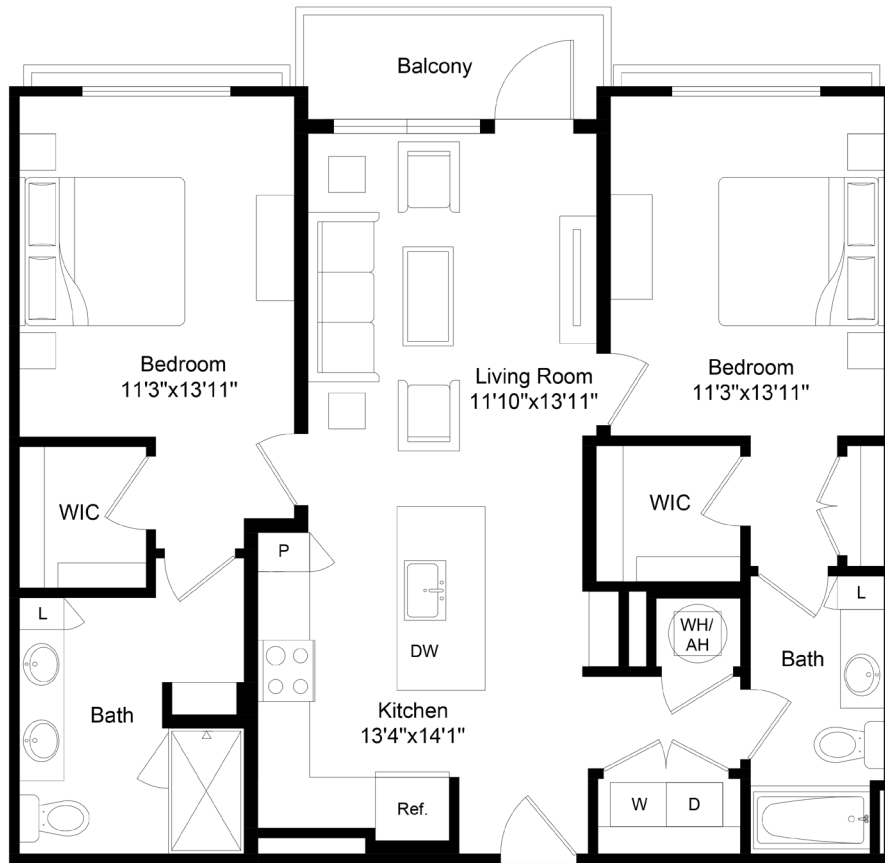

Johnston

2 Bed | 2 Bath | 1143 SF

THE ACORN
ON PERSON STREET

422 S. Person St, Raleigh, NC 27601

theacornraleighapartments.com

Room dimensions and square footage may vary from those shown on this plan. Floorplans are for illustrative purposes only. Please contact your leasing representative for detailed information on your selected plan.