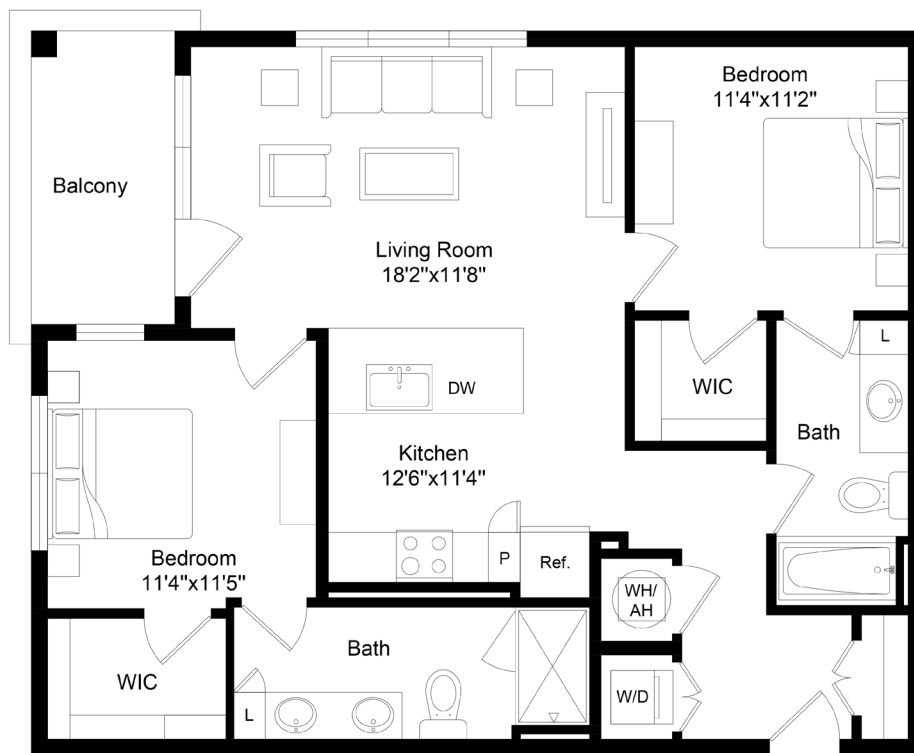

Chatham

2 Bed | 2 Bath | 1036-1082 SF

THE ACORN
ON PERSON STREET

422 S. Person St, Raleigh, NC 27601

theacornraleighapartments.com

Room dimensions and square footage may vary from those shown on this plan. Floorplans are for illustrative purposes only. Please contact your leasing representative for detailed information on your selected plan.