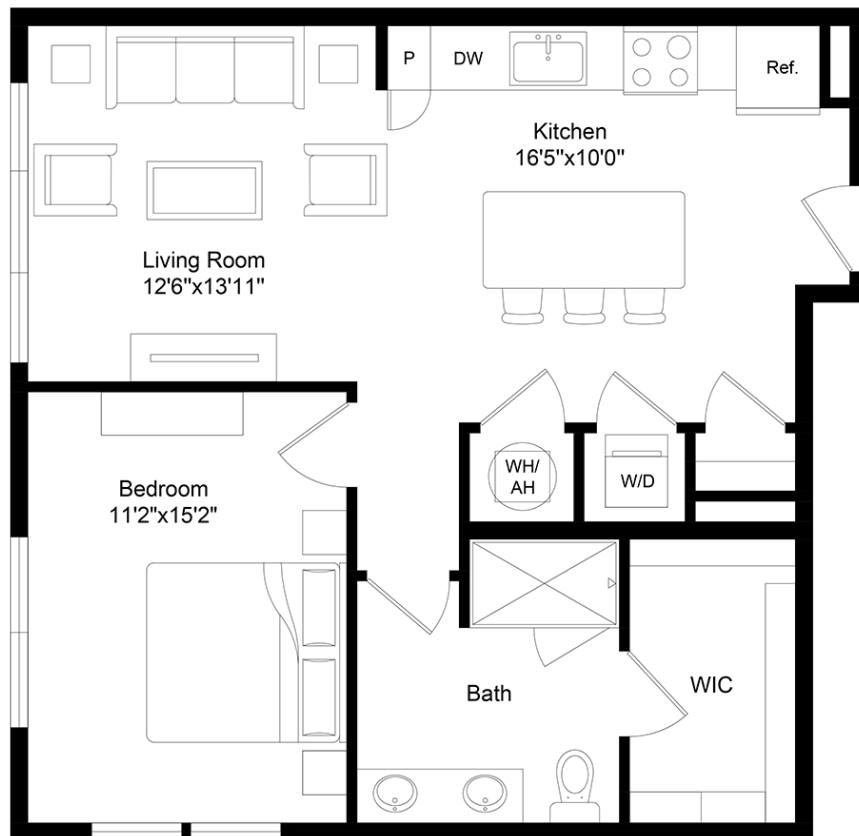

Nash

1 Bed | 1 Bath | 803-833 SF

THE ACORN
ON PERSON STREET

422 S. Person St, Raleigh, NC 27601

theacornraleighapartments.com

Room dimensions and square footage may vary from those shown on this plan. Floorplans are for illustrative purposes only. Please contact your leasing representative for detailed information on your selected plan.