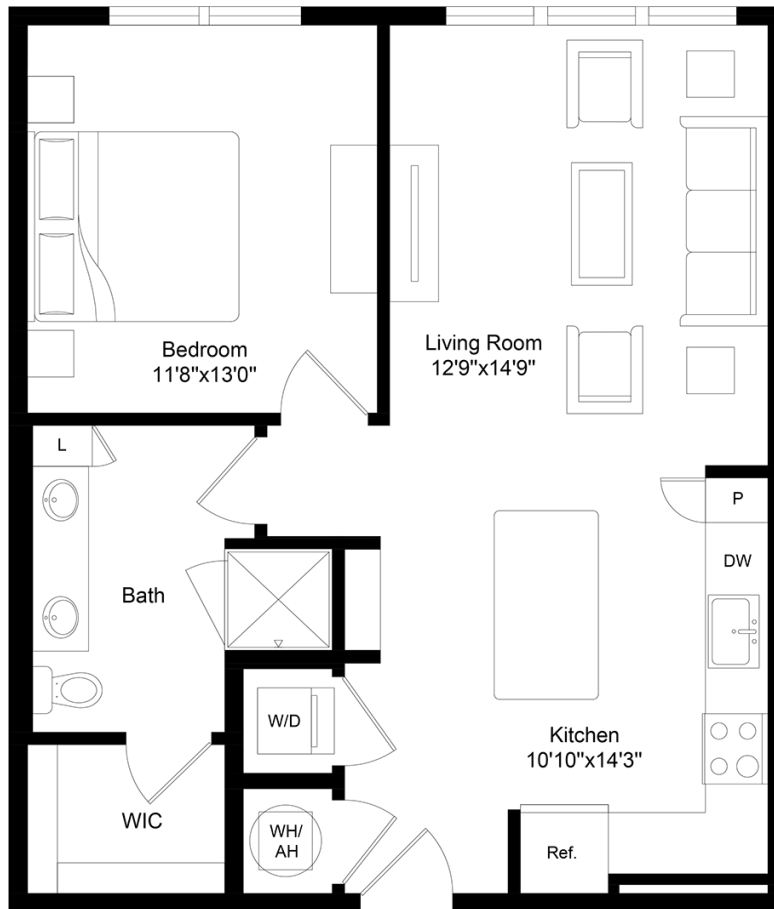

# Wake

1 Bed | 1 Bath | 765 SF

**THE ACORN**  
ON PERSON STREET

422 S. Person St, Raleigh, NC 27601

[theacornraleighapartments.com](http://theacornraleighapartments.com)

Room dimensions and square footage may vary from those shown on this plan. Floorplans are for illustrative purposes only. Please contact your leasing representative for detailed information on your selected plan.