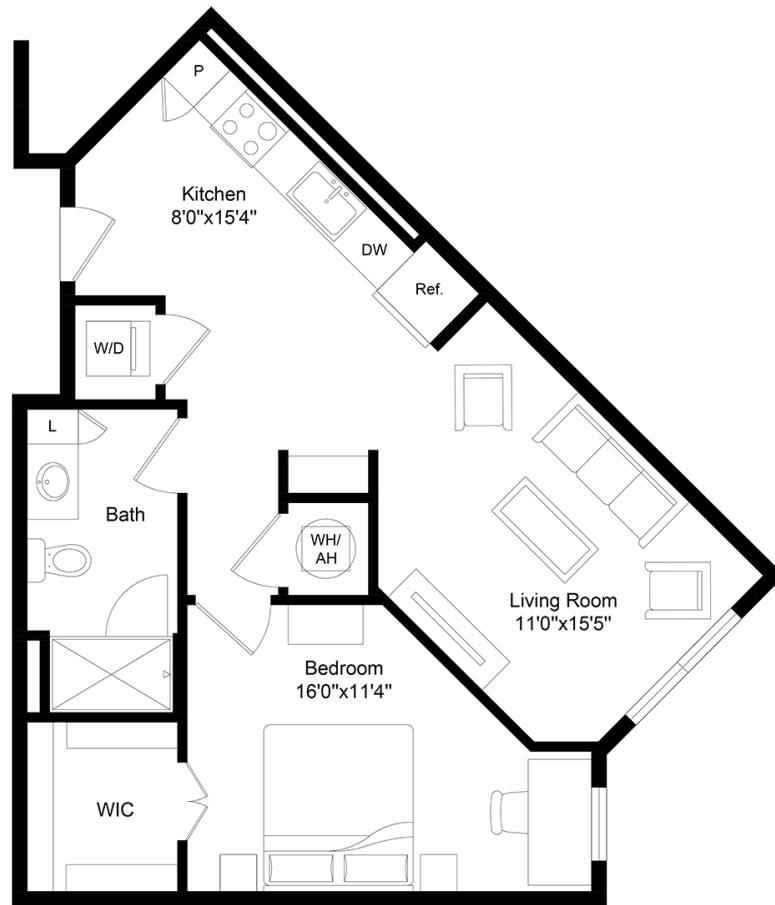

Franklin

1 Bed | 1 Bath | 712-731 SF

422 S. Person St, Raleigh, NC 27601

theacornraleighapartments.com

Room dimensions and square footage may vary from those shown on this plan. Floorplans are for illustrative purposes only. Please contact your leasing representative for detailed information on your selected plan.